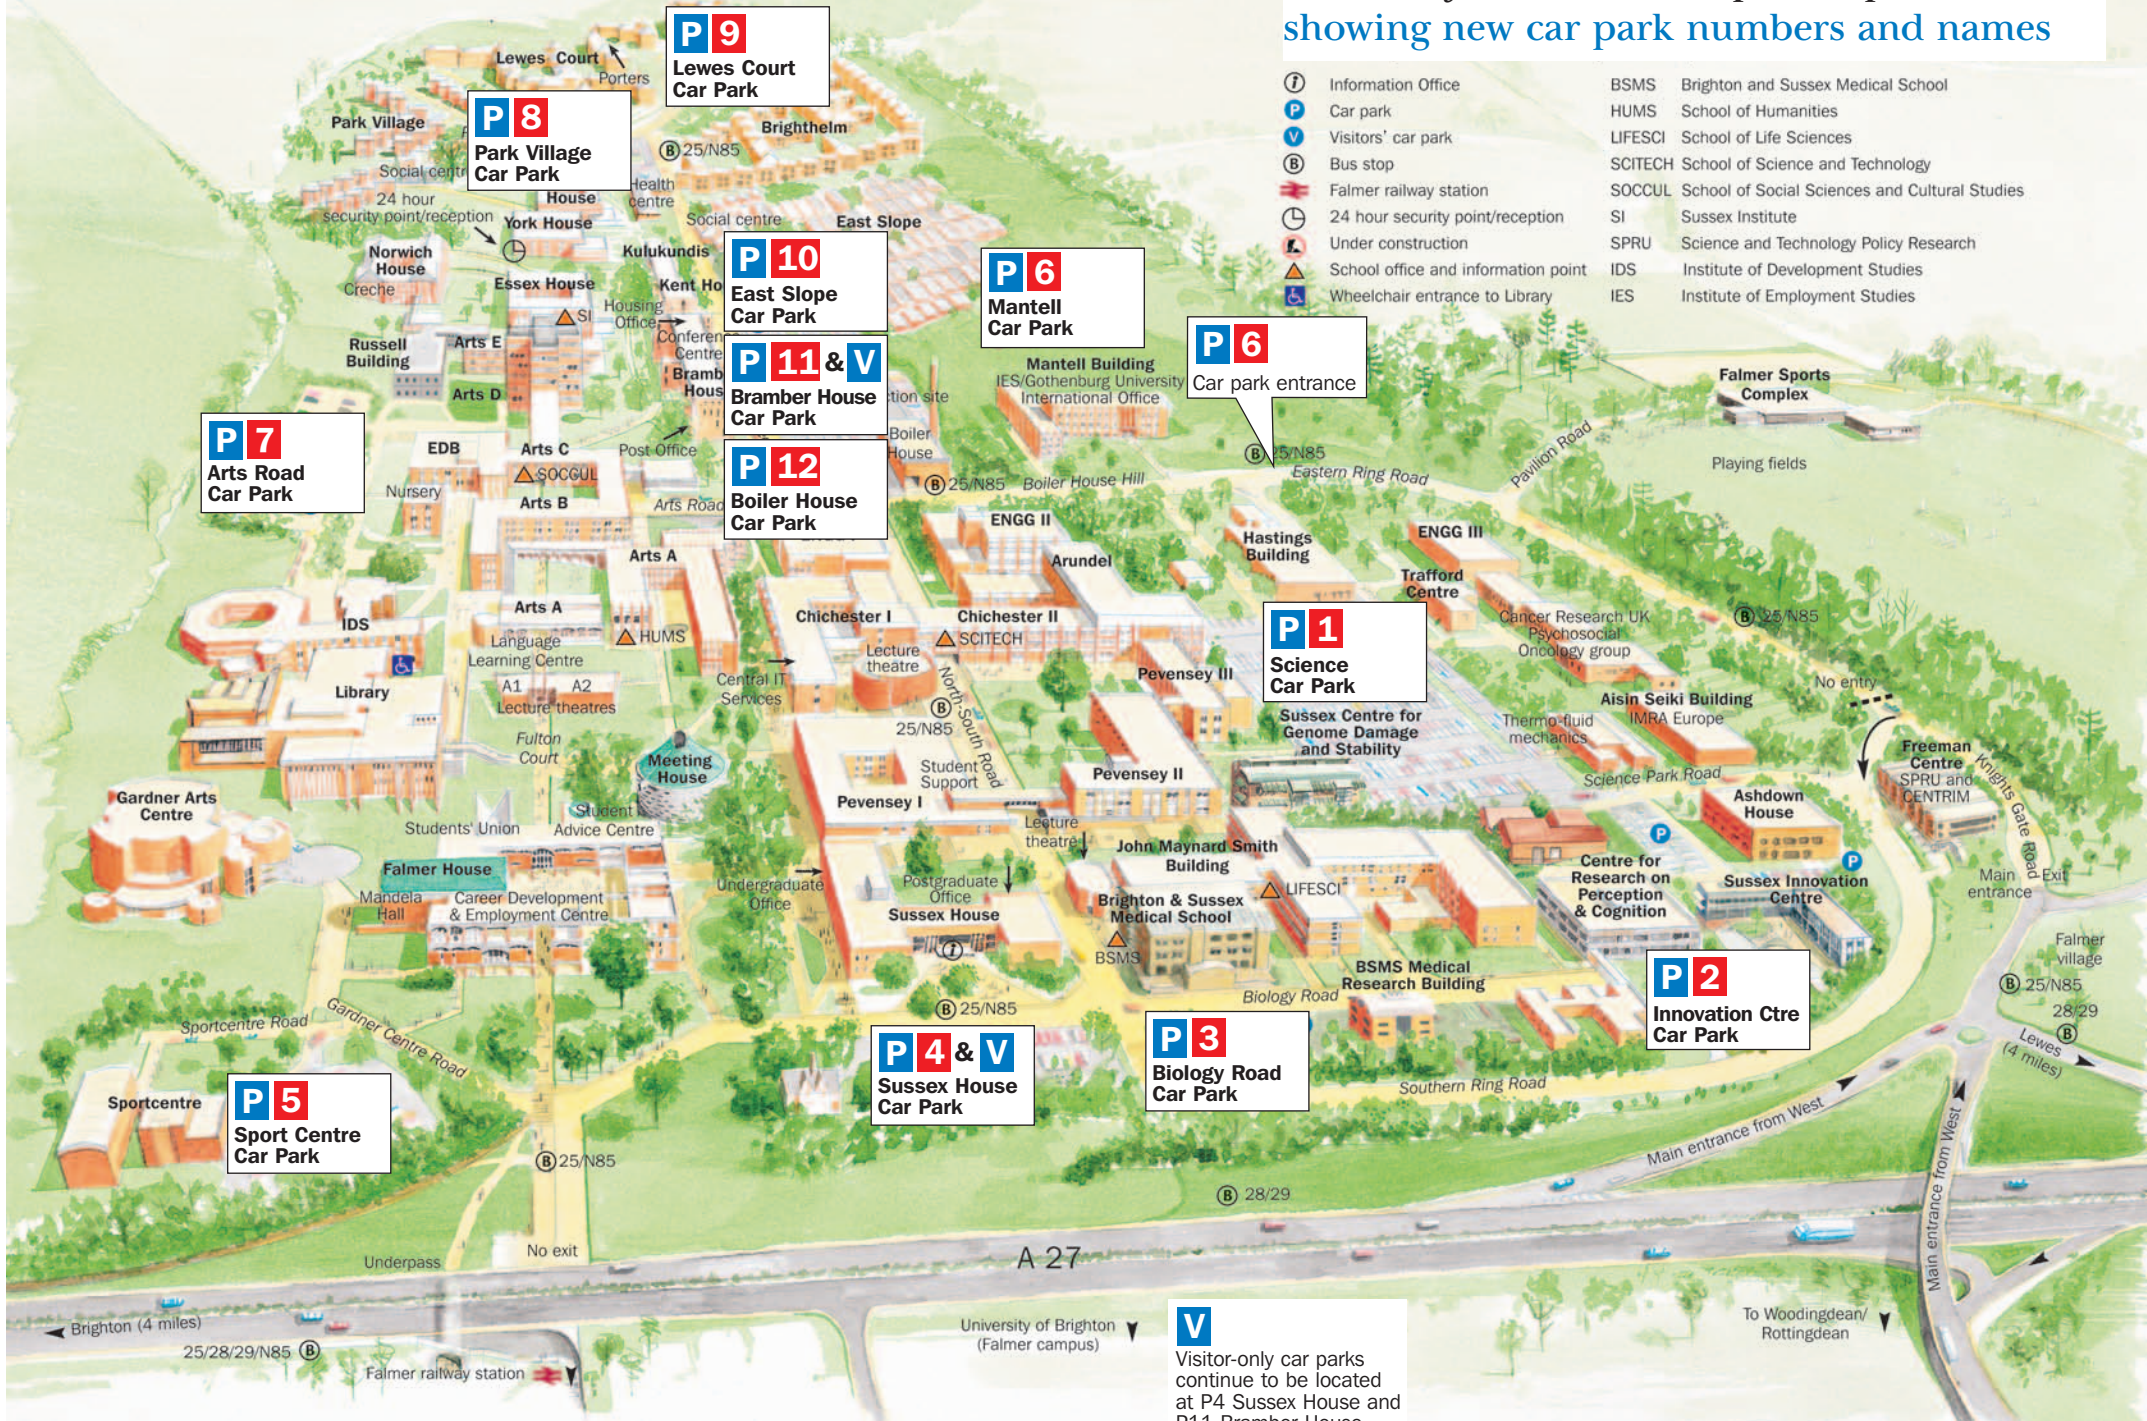

University of Sussex campus map showing new car park numbers and names

- | | | | |
|--|-------------------------------------|--|---|
| | Information Office | | BSMS Brighton and Sussex Medical School |
| | Car park | | HUMS School of Humanities |
| | Visitors' car park | | LIFESCI School of Life Sciences |
| | Bus stop | | SCITECH School of Science and Technology |
| | Falmer railway station | | SOCCUL School of Social Sciences and Cultural Studies |
| | 24 hour security point/reception | | SI Sussex Institute |
| | Under construction | | SPRU Science and Technology Policy Research |
| | School office and information point | | IDS Institute of Development Studies |
| | Wheelchair entrance to Library | | IES Institute of Employment Studies |

V
Visitor-only car parks continue to be located at P4 Sussex House and P11 Bramber House